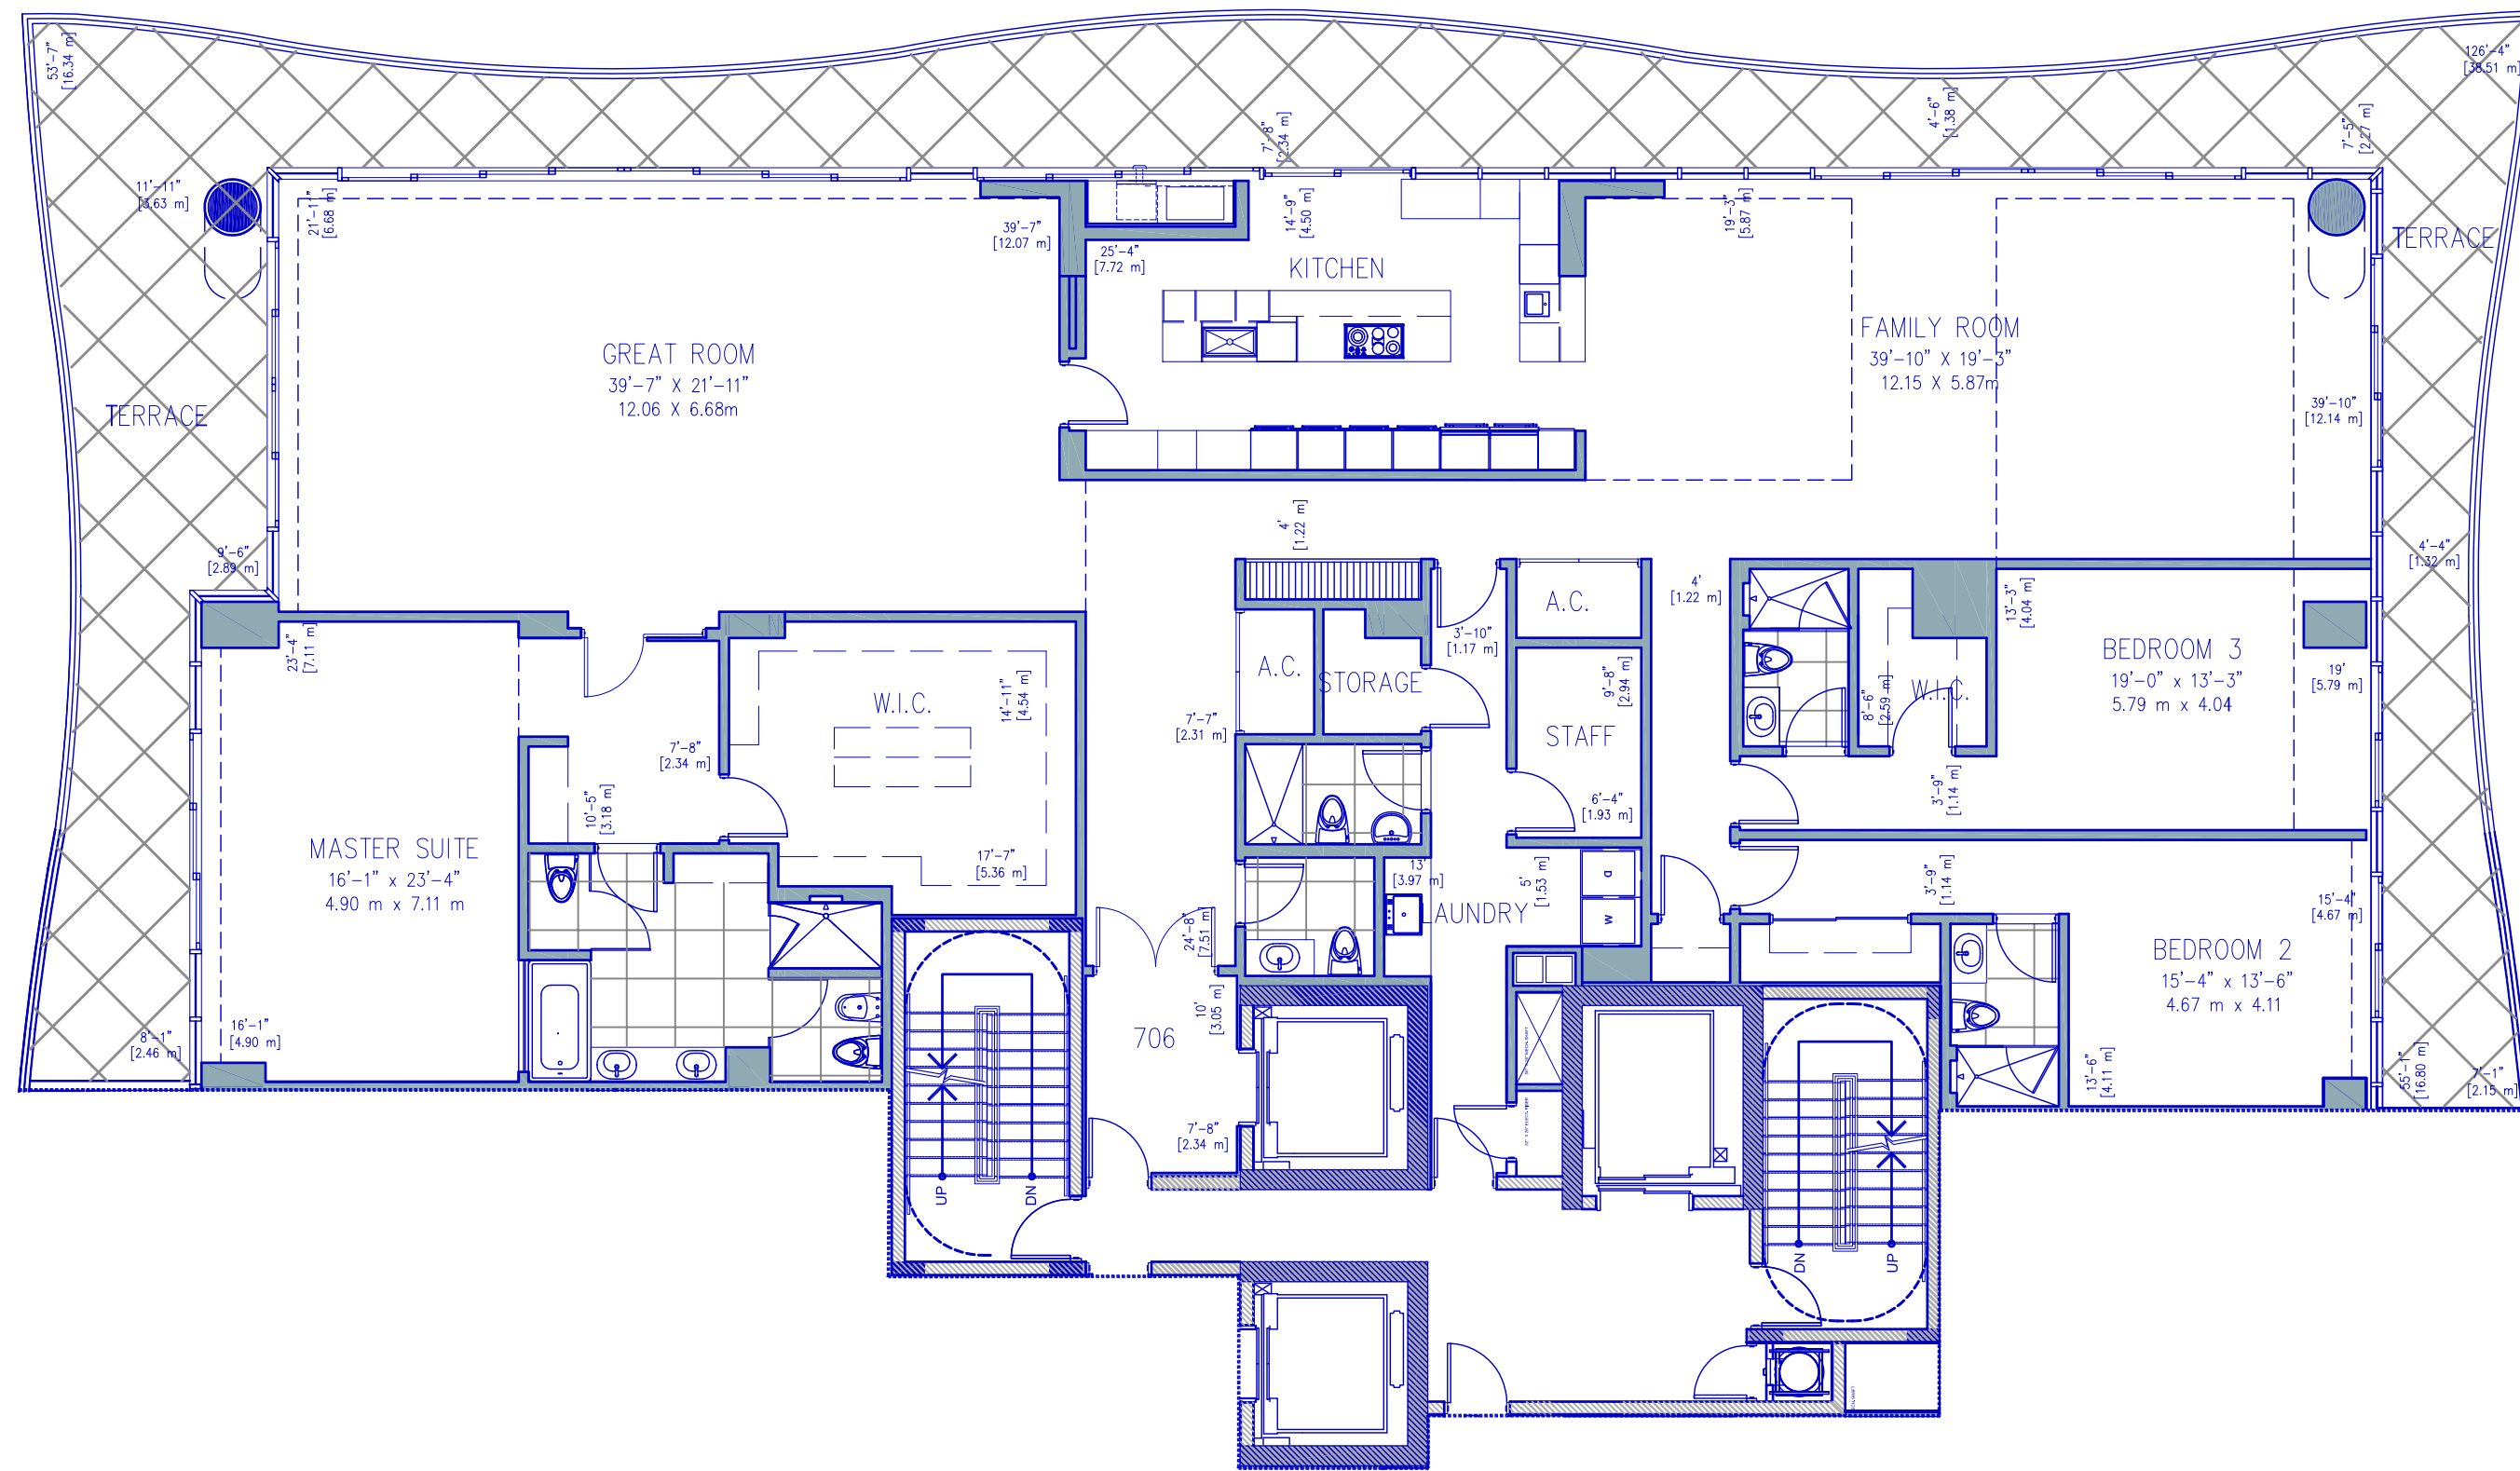

706

RESIDENCE

ocean

ocean

RESIDENCE	4,897.00 sq. ft.	454.96 sq. mt.
TERRACE	1,523.00 sq. ft.	141.49 sq. mt.
Total:	6,420.00 sq. ft.	596.45 sq. mt.

CHÂTEAU
OCEAN RESIDENCES